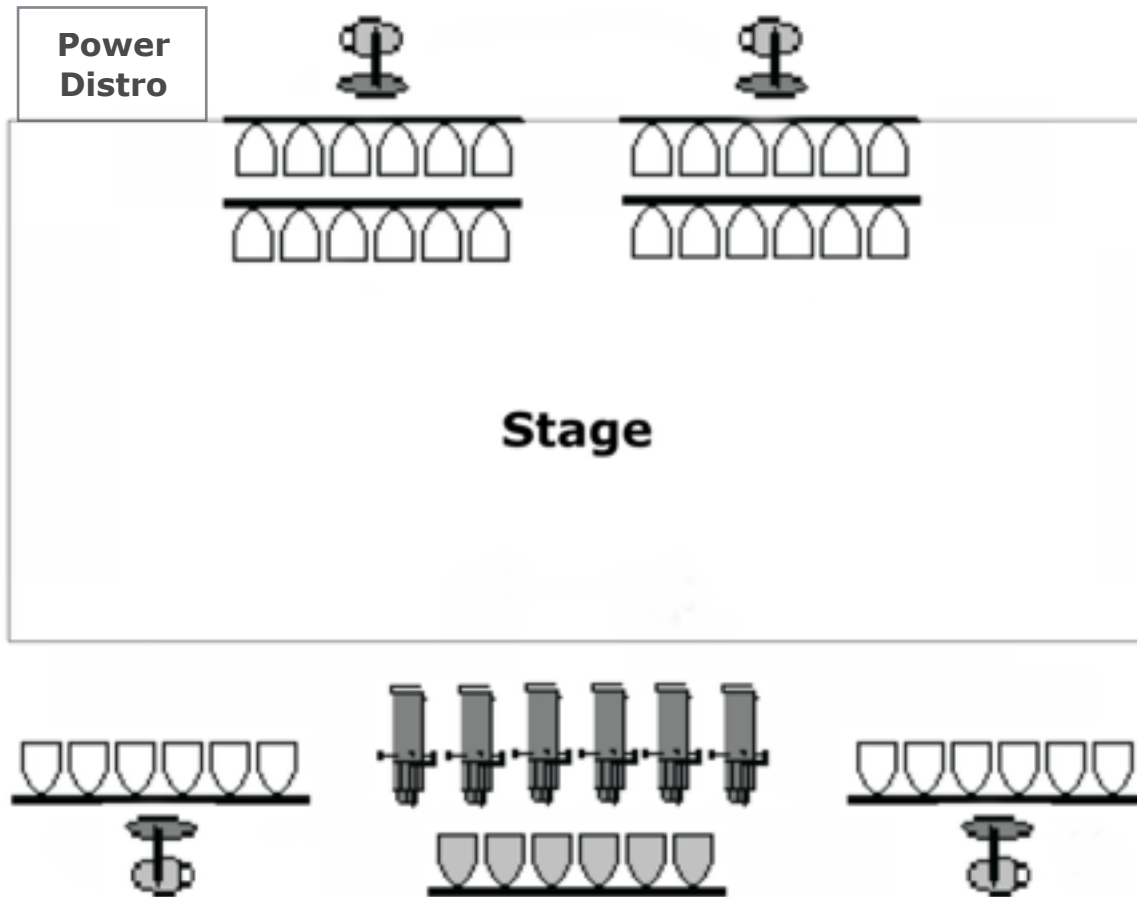

# Lighting Specifications

Three Phase 200 AMP on cam locks for lighting located upstage right.

- (4) Movers-Chauvet Q-Spot 260 LED
- (24) Crowd Facing-US Pars Narrow 500 Watt
- (18) Stage Facing-DS Pars Med 500 Watt
- (6) Specials-360q 6x16
- \*\*\*Trusses are dead hung\*\*\*

Console-Leprecon LP X24  
 Guest DMX line(3 pin) from FOH to Stage  
 Right